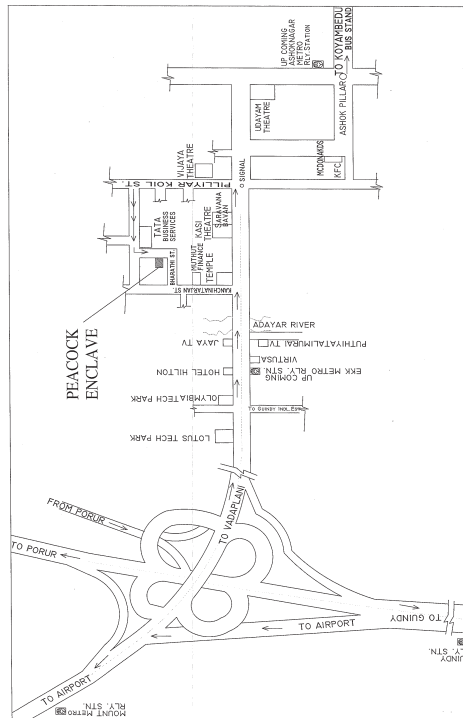

COVER THE MILES WITH SMILES

DISTANCE FROM:
AIRPORT – 5 KMS
CENTRAL BUS STAND – KOYAMBEDU – 5 KMS
METRO RAIL STATION – 1 KM
CHENNAI TRADE CENTRE – 3 KMS
IT HUB – OLYMPIA AND LOTUS TECH PARK – 1.5 KMS
COMMERCIAL HUB – T.NAGAR – 4 KMS